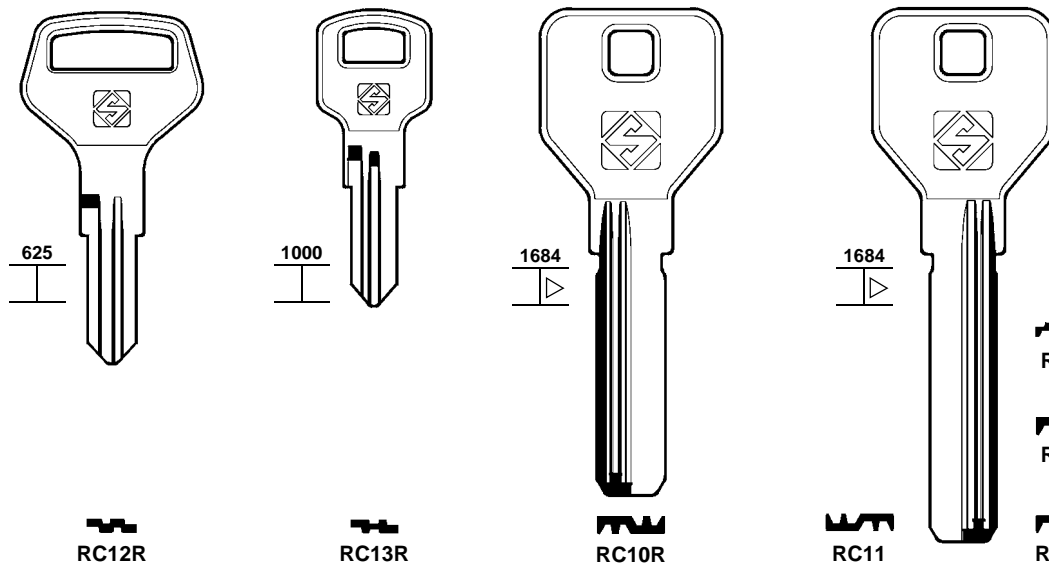

CINA

RC12R

RC13R

RC10R

RC11

RC9R

RC8R

RC11R