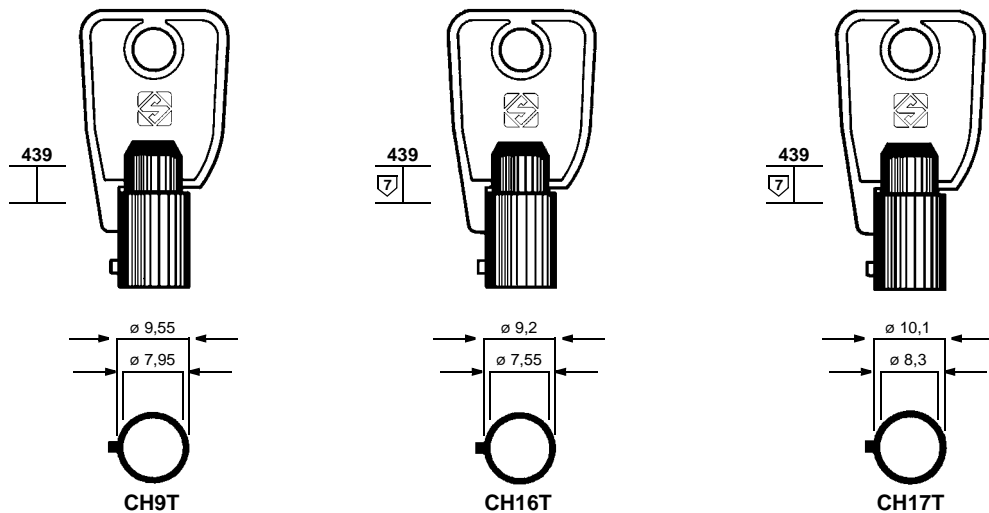

CHICAGO (US)

ACE
ADEMCO
AGA
ALPHA
EURO LOCKS
FORT
GEM
IFAM
L & F
STEELCASE

CHRIST (DE)

DOM (80-81-82-83)
HUWIL (123)

CHSS (TW)

CHUBB (GB)

AVA-CHUBB (29)

CIAL (BR)

CIB (FR)

FTH (106)
OMIV (176)
PREFER (184)
UCEM (225)

CIBC (IT)

CISA (67)
FTH (107)

CIC (IT)

BASI (36)
CORNİ (74)

CHICAGO

STEELCASE

CHICAGO

ACE - ADEMCO - AGA
ALPHA - EURO LOCKS
FORT - GEM - IFAM - L & F

CHSS

CHUBB

CIAL

CHS1

CHU5

CHU6

CIA1

mm 30