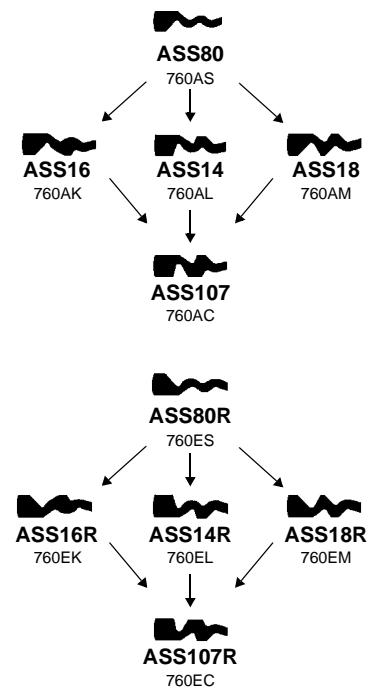

i Key material details available in the index