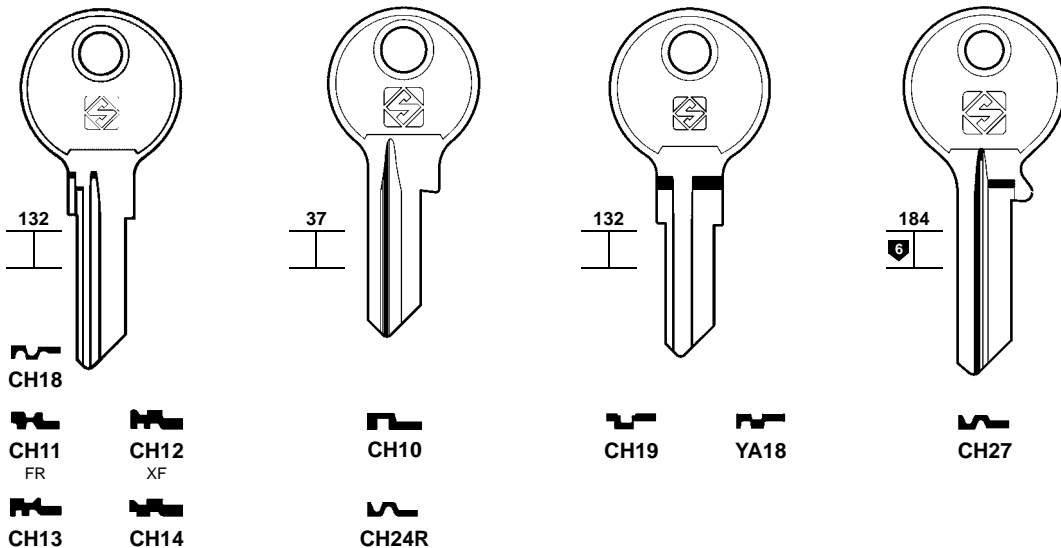

CHICAGO (US)

ACE
ADEMCO
AGA
ALPHA
EURO LOCKS
FORT
GEM
IFAM
L & F
STEELCASE

CHRIST (DE)

DOM (80-81-82-83)
HUWIL (123)

CHSS (TW)

CHUBB (GB)

AVA-CHUBB (29)

CIAL (BR)

CIB (FR)

FTH (106)
OMIV (176)
PREFER (184)
UCEM (225)

CIBC (IT)

CISA (67)
FTH (107)

CIC (IT)

BASI (36)
CORNİ (74)

CHICAGO