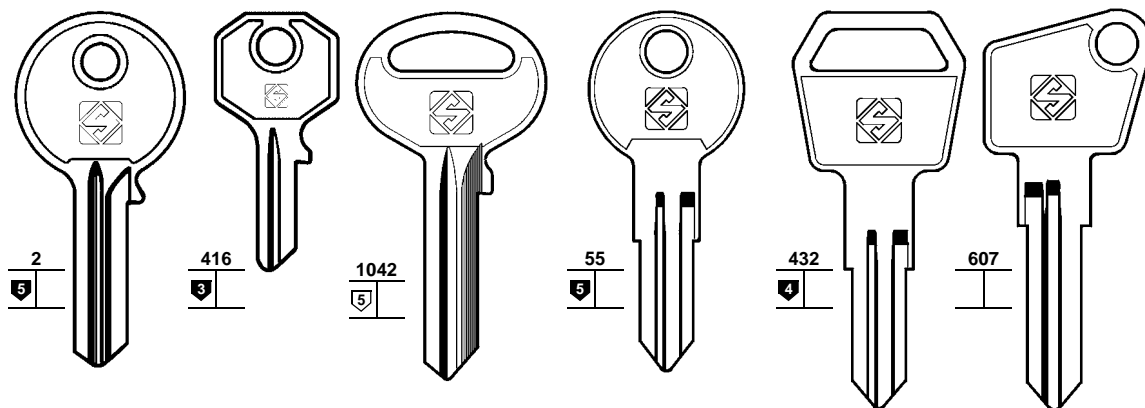

CINA

454

C555

555

RC3R

ALI - EIKO

RC4

RC5

RC5R

RC6

RC6R

RC7R