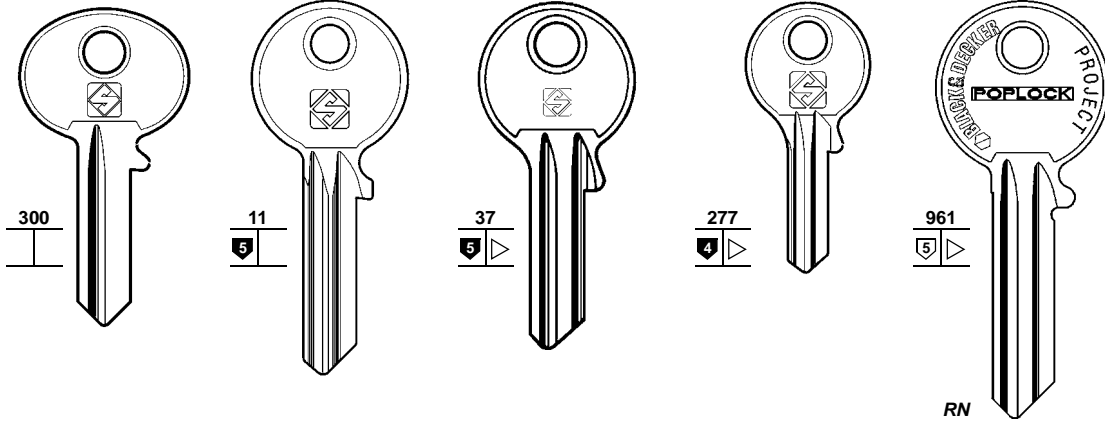

CORBIN (IT)

CB35R

CB85

CB15
025

CB70

CB6-OR

RN

POPLOCK

CORBIN (IT)

ALUNORM
BWS
CORNI
CRC-CAMBÒA
DOM
ESCO
EURONORM
FEB
HEGO
HESTE
ISSERSTEDT
KAWE
LITTO
MERMIER
MUKRA
NEMEF
NOVOFERM
POPLOCK
STREMLER
SUL
THÒNE
VERSCO
WÜRTH
ŽEČE